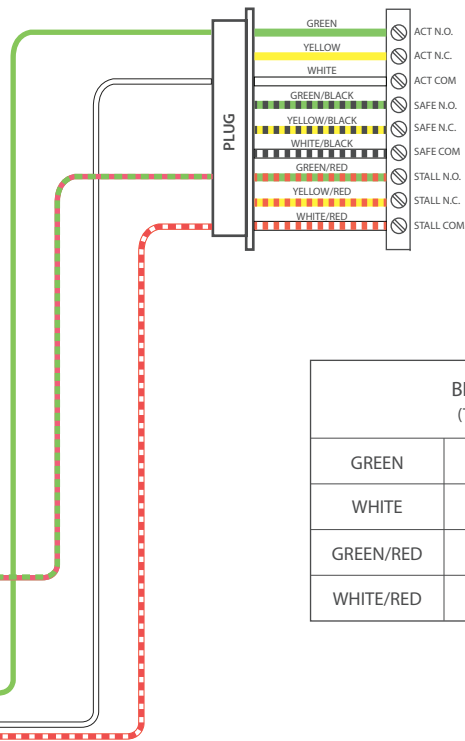

MICOM SW800

BEA MICROSCAN

CONNECTION SCHEDULE

	BEA MICROSCAN (TERMINALS/WIRE)	MICOM SW800 (TERMINALS)
GREEN	ACT N.O. (NORMALLY OPEN)	ACT 1
WHITE	ACT COM (COMMON)	INPUT GND
GREEN/RED	ACT N.O. (NORMALLY OPEN)	SAFETY 1
WHITE/RED	ACT COM (COMMON)	INPUT GND

TITLE:

MICOM SW800 with BEA MICROSCAN

PART NO:

SCALE:

VERSION:

NONE

DIAGRAM 12

DATE: