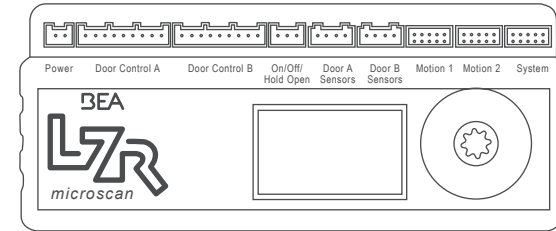

MICOM SW800

BEA MICROSCAN

CONNECTION SCHEDULE

	BEA MICROSCAN (TERMINALS/WIRE)	MICOM SW800 (TERMINALS)
GREEN	ACT N.O. (NORMALLY OPEN)	ACT 1
WHITE	ACT COM (COMMON)	INPUT GND
GREEN/RED	ACT N.O. (NORMALLY OPEN)	SAFETY 1
WHITE/RED	ACT COM (COMMON)	INPUT GND

TITLE:

MICOM SW800 with BEA MICROSCAN

PART NO:

SCALE:

VERSION:

NONE

DIAGRAM 12

DATE: