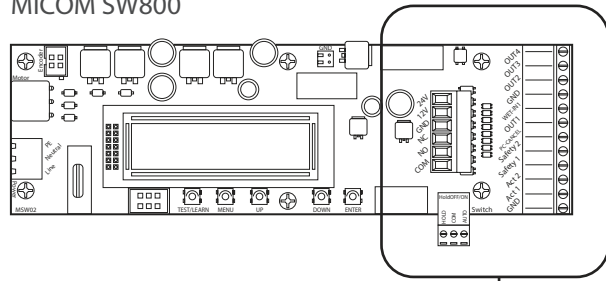

MICOM SW800

BEA MICROSCAN

CONNECTION SCHEDULE

	BEA MICROSCAN (TERMINALS/WIRE)	MICOM SW800 (TERMINALS)
GREEN	ACT N.O. (NORMALLY OPEN)	ACT 1
WHITE	ACT COM (COMMON)	INPUT GND
GREEN/RED	ACT N.O. (NORMALLY OPEN)	SAFETY 1
WHITE/RED	ACT COM (COMMON)	INPUT GND

TITLE:

MICOM SW800 with BEA MICROSCAN

PART NO:

SCALE:

VERSION:

NONE

DIAGRAM 12

DATE: