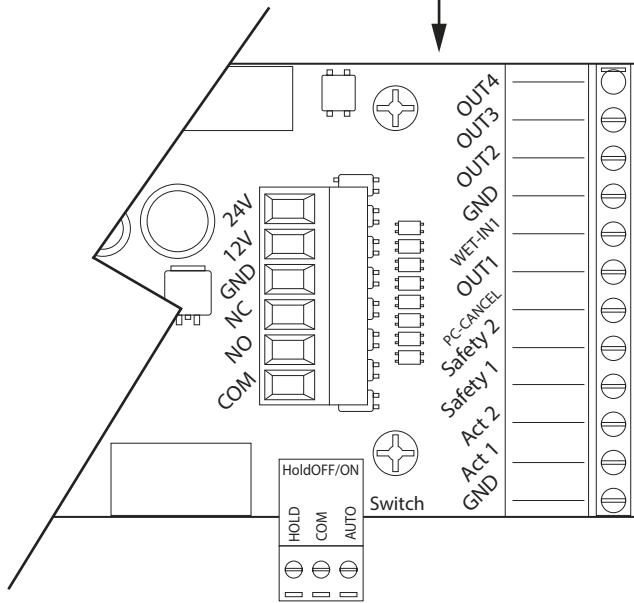

MICOM SW800

BEA MICROSCAN

CONNECTION SCHEDULE

	BEA MICROSCAN (TERMINALS/WIRE)	MICOM SW800 (TERMINALS)
GREEN	ACT N.O. (NORMALLY OPEN)	ACT 1
WHITE	ACT COM (COMMON)	INPUT GND
GREEN/RED	ACT N.O. (NORMALLY OPEN)	SAFETY 1
WHITE/RED	ACT COM (COMMON)	INPUT GND

TITLE:

MICOM SW800 with BEA MICROSCAN

PART NO:

SCALE:

VERSION:

NONE

DIAGRAM 12

DATE: