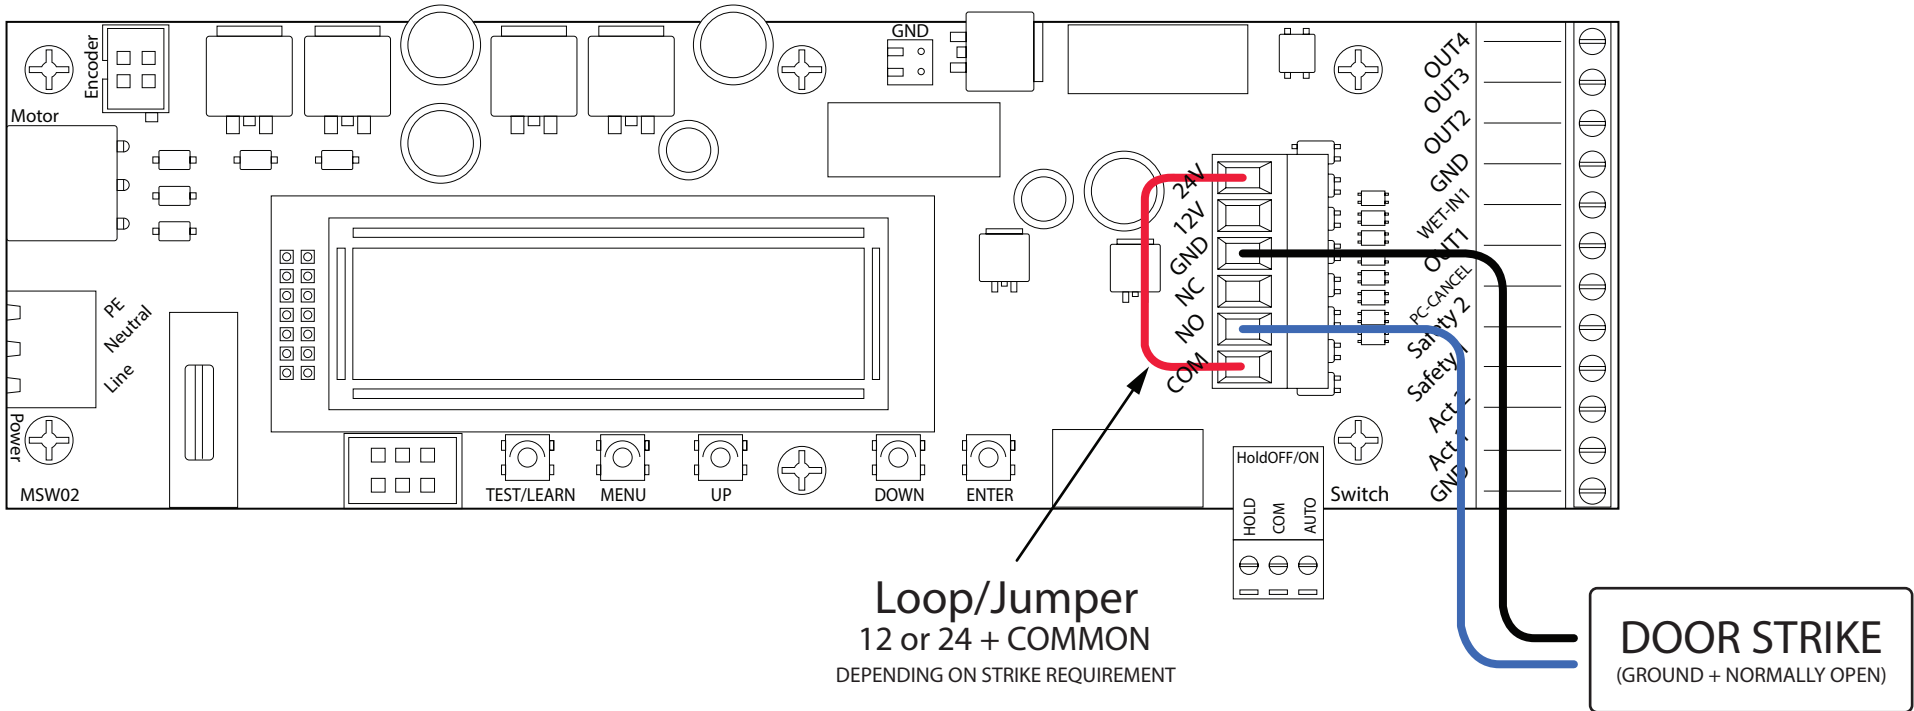

If e-Strike is polarity sensitive, follow the connections below, otherwise everything else is the same as DIAGRAM 1 & 2.

TITLE:	Access Wiring Diagram Polarity Sensitive Strike		PART NO:	DATE: OCTOBER 2022
			SCALE: NONE	DRAWN BY: SC/ADG
			VERSION: DIAGRAM 3	SHEET: 1 of 1