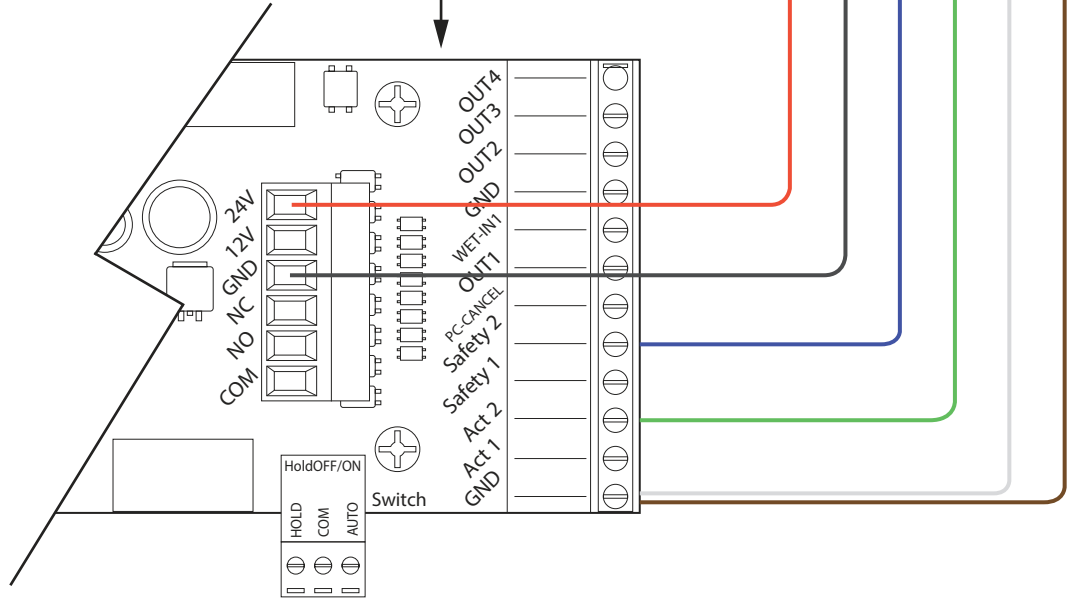

MICOM SW800

BEA FLATSCAN SW

CONNECTION SCHEDULE

BEA FLATSCAN SW (WIRES)		MICOM SW800 (TERMINALS)
RED	POWER INPUT (+) 12-24 VAC/DC	POWER 24V
BLACK	POWER INPUT (-) 12-24 VAC/DC	POWER GND
BLUE	NORMALLY OPEN / NORMALLY CLOSE	INPUT GND
GREEN	NORMALLY OPEN / NORMALLY CLOSE	INPUT ACT 2
WHITE	COMMON	INPUT GND
BROWN	COMMON	INPUT GND

TITLE:

MICOM SW800 with BEA FLATSCAN SW

PART NO:

DATE:

NOVEMBER 2022

SCALE:

NONE

DRAWN BY:

SC/GDA

VERSION:

DIAGRAM 6

SHEET:

1 of 1