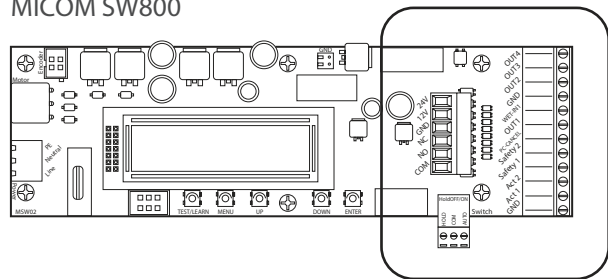

MICOM SW800

BEA FLATSCAN SW

CONNECTION SCHEDULE

BEA FLATSCAN SW (WIRES)		MICOM SW800 (TERMINALS)
RED	POWER INPUT (+) 12-24 VAC/DC	POWER 24V
BLACK	POWER INPUT (-) 12-24 VAC/DC	POWER GND
BLUE	NORMALLY OPEN / NORMALLY CLOSE	INPUT GND
GREEN	NORMALLY OPEN / NORMALLY CLOSE	INPUT ACT 2
WHITE	COMMON	INPUT GND
BROWN	COMMON	INPUT GND

TITLE:

MICOM SW800 with BEA FLATSCAN SW

PART NO:

DATE:

NOVEMBER 2022

SCALE:

NONE

DRAWN BY:

SC/GDA

VERSION:

DIAGRAM 6

SHEET:

1 of 1