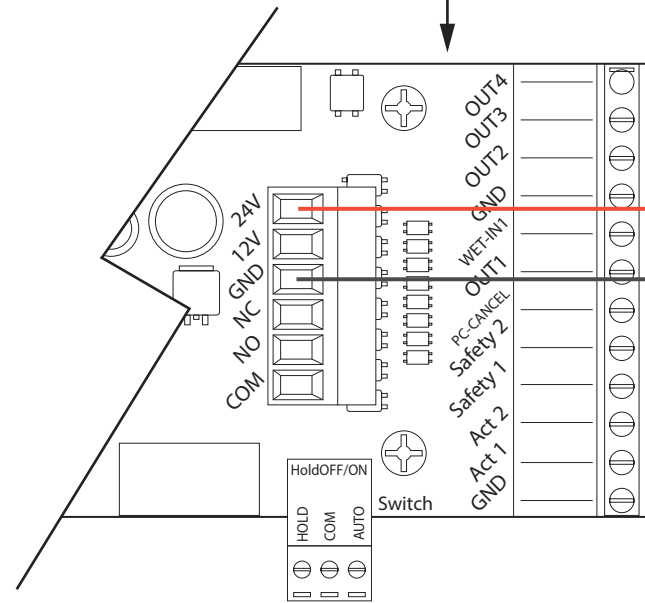

MICOM SW800

BEA FLATSCAN 3D SW

- RED
- BLACK
- BLUE
- GREEN
- GREY 2
- GREY 1
- BROWN
- WHITE

CONNECTION SCHEDULE

BEA FLATSCAN 3D SW (WIRES)	MICOM SW800 (TERMINALS)
RED	POWER INPUT (+) 12-24 VAC/DC
BLACK	POWER INPUT (-) 12-24 VAC/DC
BLUE	NORMALLY OPEN / NORMALLY CLOSE (OUTPUT 1)
BROWN	COMMON
GREEN	NORMALLY OPEN / NORMALLY CLOSE (OUTPUT 2)
WHITE	COMMON
GRAY 1	NORMALLY OPEN / NORMALLY CLOSE (OUTPUT 3)
GRAY 2	NORMALLY OPEN / NORMALLY CLOSE

TITLE:

MICOM SW800 with BEA FLATSCAN 3D SW

PART NO:

DATE: NOVEMBER 2022

SCALE: NONE

DRAWN BY: SC/GDA

VERSION: DIAGRAM 7

SHEET: 1 of 1