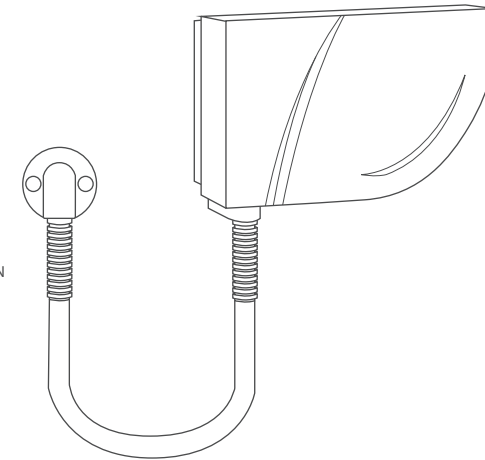

MICOM SW800

BEA FLATSCAN 3D SW

- RED
- BLACK
- BLUE
- GREEN
- GREY 2
- GREY 1
- BROWN
- WHITE

CONNECTION SCHEDULE

BEA FLATSCAN 3D SW (WIRES)	MICOM SW800 (TERMINALS)
RED	POWER INPUT (+) 12-24 VAC/DC
BLACK	POWER INPUT (-) 12-24 VAC/DC
BLUE	NORMALLY OPEN / NORMALLY CLOSE (OUTPUT 1)
BROWN	COMMON
GREEN	NORMALLY OPEN / NORMALLY CLOSE (OUTPUT 2)
WHITE	COMMON
GRAY 1	NORMALLY OPEN / NORMALLY CLOSE (OUTPUT 3)
GRAY 2	NORMALLY OPEN / NORMALLY CLOSE

TITLE:

MICOM SW800 with BEA FLATSCAN 3D SW

PART NO:

DATE: NOVEMBER 2022

SCALE: NONE

DRAWN BY: SC/GDA

VERSION: DIAGRAM 7

SHEET: 1 of 1