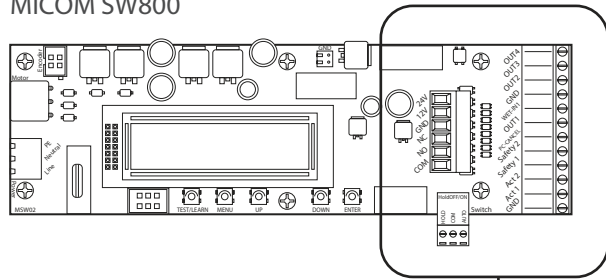

MICOM SW800

BEA FLATSCAN 3D SW

- RED
- BLACK
- BLUE
- GREEN
- GREY 2
- GREY 1
- BROWN
- WHITE

CONNECTION SCHEDULE

BEA FLATSCAN 3D SW (WIRES)	MICOM SW800 (TERMINALS)
RED	POWER INPUT (+) 12-24 VAC/DC
BLACK	POWER INPUT (-) 12-24 VAC/DC
BLUE	NORMALLY OPEN / NORMALLY CLOSE (OUTPUT 1)
BROWN	COMMON
GREEN	NORMALLY OPEN / NORMALLY CLOSE (OUTPUT 2)
WHITE	COMMON
GRAY 1	NORMALLY OPEN / NORMALLY CLOSE (OUTPUT 3)
GRAY 2	NORMALLY OPEN / NORMALLY CLOSE

TITLE:

MICOM SW800 with BEA FLATSCAN 3D SW

PART NO:

DATE: NOVEMBER 2022

SCALE: NONE

DRAWN BY: SC/GDA

VERSION: DIAGRAM 7

SHEET: 1 of 1