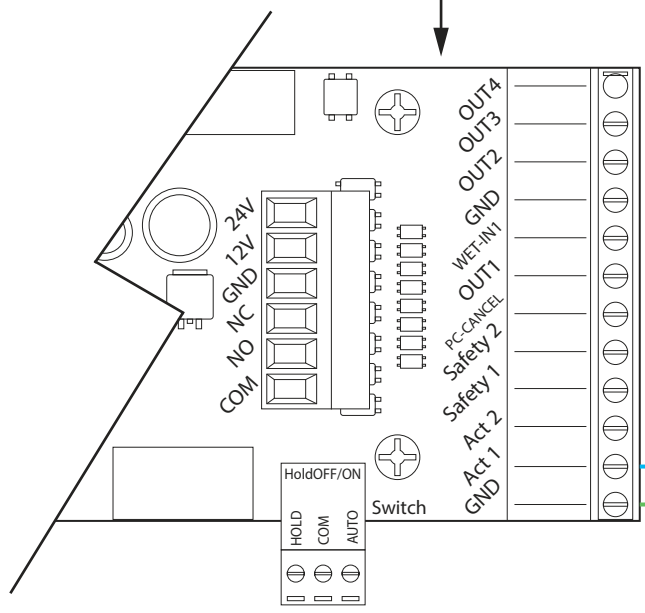

MICOM SW800

BEA PUSH PLATES

CONNECTION SCHEDULE

BEA PUSH PLATES (TERMINALS)		MICOM SW800 (TERMINALS)
COM	COMMON	INPUT GND
NO	NORMALLY OPEN	INPUT ACT 1

<p><b>TITLE:</b></p> <p><b>MICOM SW800 with BEA PUSH PLATES</b></p>	PART NO:	DATE: NOVEMBER 2022
	SCALE: NONE	DRAWN BY: SC/GDA
	VERSION: DIAGRAM 9	SHEET: 1 of 1