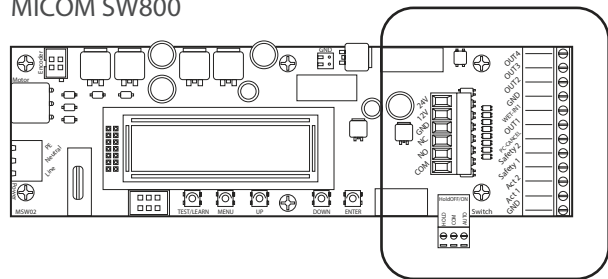

MICOM SW800

BEA PUSH PLATES

CONNECTION SCHEDULE

BEA PUSH PLATES (TERMINALS)		MICOM SW800 (TERMINALS)
COM	COMMON	INPUT GND
NO	NORMALLY OPEN	INPUT ACT 1

<p><b>TITLE:</b></p> <p><b>MICOM SW800 with BEA PUSH PLATES</b></p>	PART NO:	DATE: NOVEMBER 2022
	SCALE: NONE	DRAWN BY: SC/GDA
	VERSION: DIAGRAM 9	SHEET: 1 of 1